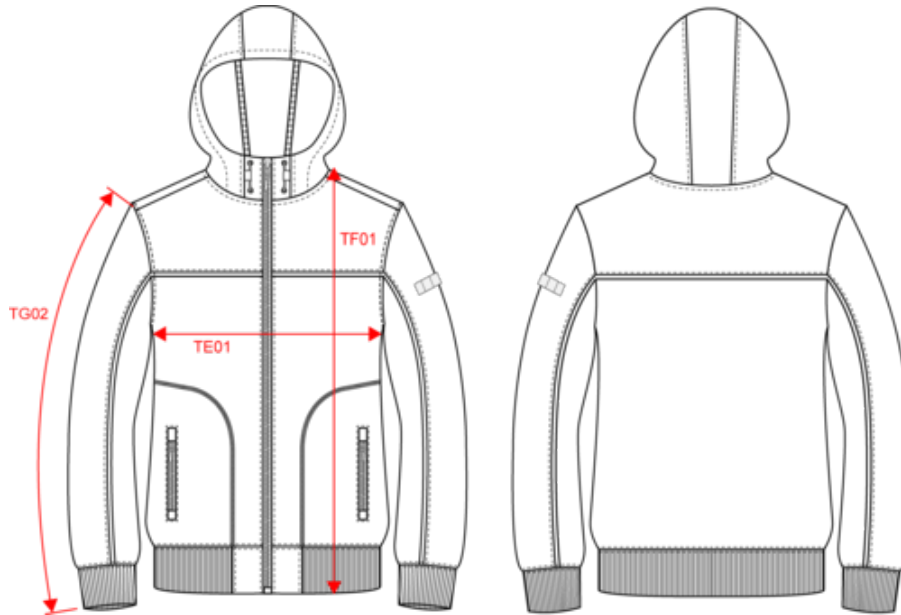

WK450

Two-tone 3 layers softshell blouson

- BIONIC FINISH® ECO treatment.
- Optimal protection against the cold and bad weather.
- Detachable brand label for easy decoration access.

96% polyester/4% elastane. Three-layer bonded fabric breathable 3,000 g/m²/24 h and waterproof 5,000 mm. Outer: 96% polyester/4% elastane. Breathable and waterproof membrane mid layer. Inner layer: microfleece. BIONIC FINISH® ECO treatment (fluorine-free waterproofing for optimal performance). Plastic zip fastening with matching zip puller. 2 zipped pockets with front zip puller. 3-part hood adjustable using stoppers inserted in the seam. Contrasting inner taped neckline with hanging loop. Elasticated pen holder with 3 compartments on the left sleeve. Contrasting piping between the two-tone parts of the garment (body and sleeves, front and back). 2x2 ribbed cuffs and hem lined with elastane. Tear-away brand label.

More information

Logistic

Country of origin

Customs code

Washing instructions

WK450

Two-tone 3 layers softshell blouson

Dimensions (cm)

Measurements in cm	XS	S	M	L	XL	XXL	3XL	4XL	5XL
TE01 - 1/2 chest width at 1.5cm below armhole	49.00	52.00	55.00	58.00	61.00	64.00	67.00	70.00	73.00
TF01 - Total height from HSP	69.00	71.00	73.00	75.00	77.00	79.00	81.00	83.00	85.00
TG02 - Long sleeve length	66.50	67.50	68.50	69.50	70.50	71.50	72.50	73.50	74.50